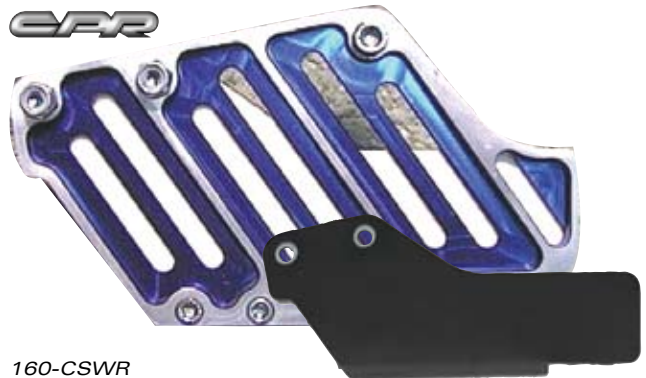

**CPR**

160-EP1  
4 STROKE EXHAUST PLUG, LARGE  
160-EP2  
2 STROKE EXHAUST PLUG, SMALL  
160-EP3  
4 STROKE EXHAUST PLUG, MEDIUM

**CPR**

160-TB  
TOW BALL  
CHROME 50MM x 3/4" SHANK  
SUIT ATV

**CPR**

160-CRS  
CHAIN ROLLER SMALL 32MM DIAMETER  
160-CRL  
CHAIN ROLLER LARGE 42MM DIAMETER

**CPR**

166-RT12 12" RIM TAPES  
166-RT14 14" RIM TAPES  
166-RT15 15" RIM TAPES  
166-RT16 16" RIM TAPES  
166-RT17 17" RIM TAPES  
166-RT18 18" RIM TAPES  
166-RT19 19" RIM TAPES  
166-RT21 21" RIM TAPES  
RIM TAPES 20MM X 7MM. PACK OF 10

**CPR**

160-CRH1  
CHAIN ROLLER  
HONDA CRF250/450 '05

**CPR**

160-CRK1  
CHAIN ROLLER  
KAWASAKI KXF250/450 '07

**CPR**

160-CSXR  
CHAIN GUIDE XR250/400  
160-CSYZ  
CHAIN GUIDE YZ/WR250/400/426/450

**CPR**

160-CSWR  
CHAIN SLIDER  
YZ/WR250/400 ANODISED BILLET ALLOY  
SILVER/BLUE  
160-CSBWR  
CHAIN SLIDER BLOCK

**ACCESSORIES**

**CPR**

160-RL160A 1.60 WIDTH  
 160-RL185A 1.85 WIDTH  
 160-RL215A 2.15 WIDTH  
 160-RL25A 2.50 WIDTH  
**ALLOY RIM LOCKS**