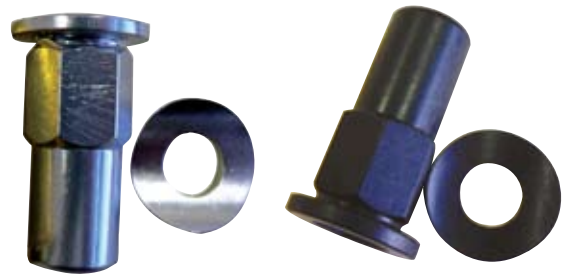

**CPR**

138-BKC  
**CHROME BULLET**  
**NUMBER PLATE BOLTS**

**CAR**

160-PPP  
P & P PLATES REVERSABLE RED & GREEN  
160-PLP  
L & P REVERSABLE NUMBER PLATES

**CAR**

160-AP18  
18/20MM AXLE PULLER  
ALLOY

**CAR**

160-CCR  
CRUISE CONTROL  
SUITS 7/8" & 1" HANDLEBARS

**CAR**

160-TA  
THROTTLE AID

**CAR**

160-FE  
UNIVERSAL NUMBER PLATE/INDICATOR BRACKET  
(FENDER ELIMINATOR)

**CAR**

160-RLCK  
160-RLCS  
RIM LOCK CAPS  
SOLD INDIVIDUALLY

BLACK  
SILVER

**CAR**

160-FTCHK  
160-FTCHU  
160-FTCHG  
160-FTCHGN  
160-FTCHO  
160-FTCHR  
160-FTCHT  
FUEL TANK CAP BREATHER HOSE.  
FLEXIBLE NEOPRENE HOSE

BLACK  
BLUE  
GOLD  
GREEN  
ORANGE  
RED  
TITANIUM