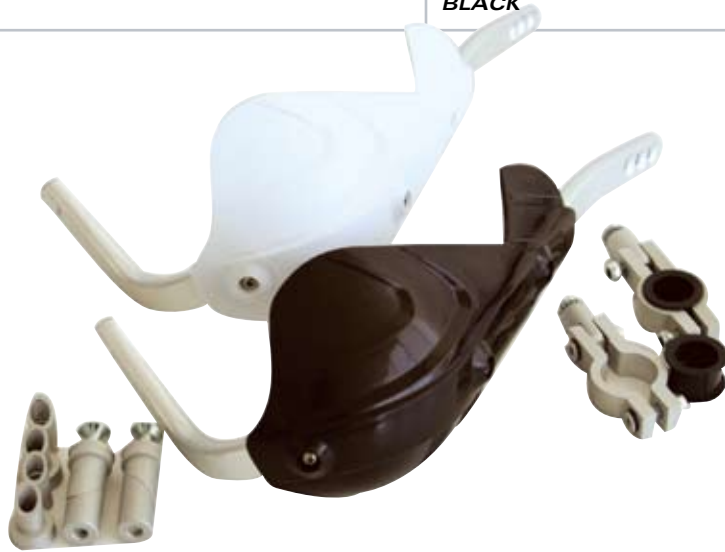

BRUSHGUARDS

CPR

118-BIW2
BRUSHGUARDS
 ALLOY TAPER & STANDARD BAR
 COMES COMPLETE WITH HARDWARE TO SUIT STEEL
 AND ALLOY BARS, STANDARD AND TAPER BARS
 WHITE

CPR

118-BIK2
BRUSHGUARDS
 ALLOY TAPER & STANDARD BAR
 COMES COMPLETE WITH HARDWARE TO SUIT STEEL
 AND ALLOY BARS, STANDARD AND TAPER BARS
 BLACK

CPR

CPR

- 118-BIK3
- 118-BIR3
- 118-BIU3
- 118-BIO3
- 118-BIG3
- 118-BIY3
- 118-BIW3

- BLACK**
- RED**
- BLUE**
- ORANGE**
- GREEN**
- YELLOW**
- WHITE**

TORNADO BRUSHGUARDS
 ALLOY TAPER & STANDARD BAR
 COMES COMPLETE WITH HARDWARE TO SUIT STEEL
 AND ALLOY BARS, STANDARD AND TAPER BARS