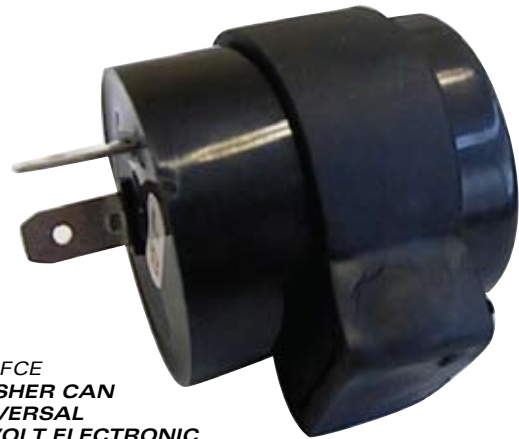

CAR

116-SDT
SPEEDO
YAMAHA DT/XT STYLE
WITH OIL WARNING LIGHT

CAR

116-USS
STARTED SOLENOID
UNIVERSAL
SUITS MOST BIKES

CAR

116-BC
UNIVERSAL BATTERY CHARGER
6 & 12 VOLT
AUTO CUT OFF
5 AMP

CAR

116-FC62 6 VOLT 2 PIN UNIVERSAL
116-FC63 6 VOLT 3 PIN UNIVERSAL
116-FC122 12 VOLT 2 PIN UNIVERSAL
116-FC123 12 VOLT 3 PIN UNIVERSAL
FLASHER RELAYS

CAR

116-FCS
FLASHER RELAY
12 VOLT 2 PIN
SUZUKI

CAR

116-FCE
FLASHER CAN
UNIVERSAL
12 VOLT ELECTRONIC
FOR LED

CAR

116-SCDT
SWITCH CLUSTER
YAMAHA DT/XT
WITH INDICATOR, ON/OFF, HI/LOW BEAM, HORN,
AND WIRING TERMINAL

CAR

116-NPL
12VOLT NUMBER PLATE LIGHT
STICK ON
4 LED LIGHTS
62MM X 14MM X 5MM

CAR

116-NPL2
12VOLT NUMBER PLATE LIGHT
4 LED LIGHTS
BLACK ALLOY

CAR

116-NPL3K
NUMBER PLATE LIGHT BOLTS "IRON MIDGET"
BLACK
2 PER PACK

CAR

45-487-5BL
GLOBE LED STOP TAIL

CAR

160-EHM
DIGITAL ENGINE HOUR METER
RECORDS TOTAL ENGINE HOURS
RESETTABLE

CAR

160-PC1
SPARK PLUG CAP
SILICONE RUBBER
PERFECT FOR PEE WEE

CAR

45-194-70Y
FOR ILK91
12V23W YELLOW
BOX OF 10