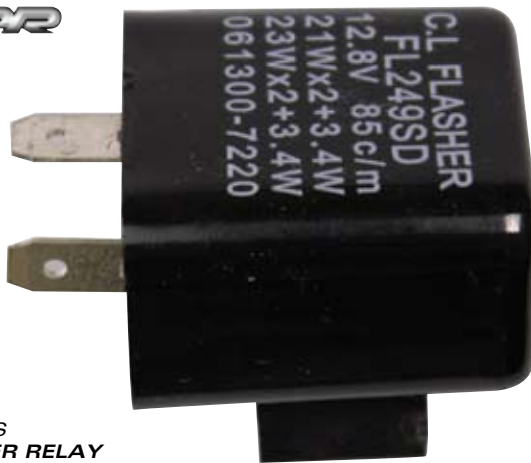

CAR

116-SDT
SPEEDO
YAMAHA DT/XT STYLE
WITH OIL WARNING LIGHT

CAR

116-USS
STARTED SOLENOID
UNIVERSAL
SUITS MOST BIKES

CAR

116-BC
UNIVERSAL BATTERY CHARGER
6 & 12 VOLT
AUTO CUT OFF
5 AMP

CAR

116-FC62 6 VOLT 2 PIN UNIVERSAL
116-FC63 6 VOLT 3 PIN UNIVERSAL
116-FC122 12 VOLT 2 PIN UNIVERSAL
116-FC123 12 VOLT 3 PIN UNIVERSAL
FLASHER RELAYS

CAR

116-FCS
FLASHER RELAY
12 VOLT 2 PIN
SUZUKI

CAR

116-FCE
FLASHER CAN
UNIVERSAL
12 VOLT ELECTRONIC
FOR LED

CAR

116-SCDT
SWITCH CLUSTER
YAMAHA DT/XT
WITH INDICATOR, ON/OFF, HI/LOW BEAM, HORN,
AND WIRING TERMINAL

CAR

116-NPL
12VOLT NUMBER PLATE LIGHT
STICK ON
4 LED LIGHTS
62MM X 14MM X 5MM

CAR

116-NPL2
12VOLT NUMBER PLATE LIGHT
4 LED LIGHTS
BLACK ALLOY

CAR

116-NPL3K
NUMBER PLATE LIGHT BOLTS "IRON MIDGET"
BLACK
2 PER PACK

CAR

45-487-5BL
GLOBE LED STOP TAIL

CAR

160-EHM
DIGITAL ENGINE HOUR METER
RECORDS TOTAL ENGINE HOURS
RESETTABLE

CAR

160-PC1
SPARK PLUG CAP
SILICONE RUBBER
PERFECT FOR PEE WEE

CAR

45-194-70Y
FOR ILK91
12V23W YELLOW
BOX OF 10