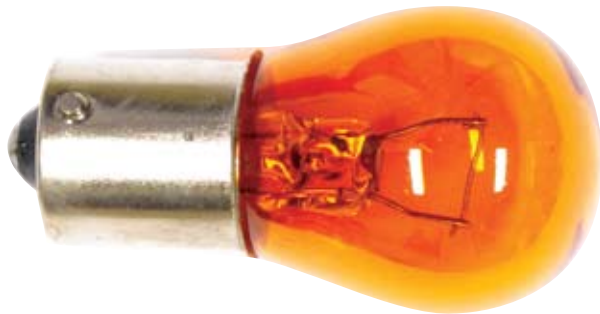

160-PC1
SPARK PLUG CAP
SILICONE RUBBER
PERFECT FOR PEE WEE

CAR

45-457-5BY
FOR ILK27/50/78/85/102/120
12V23W YELLOW
BOX OF 10