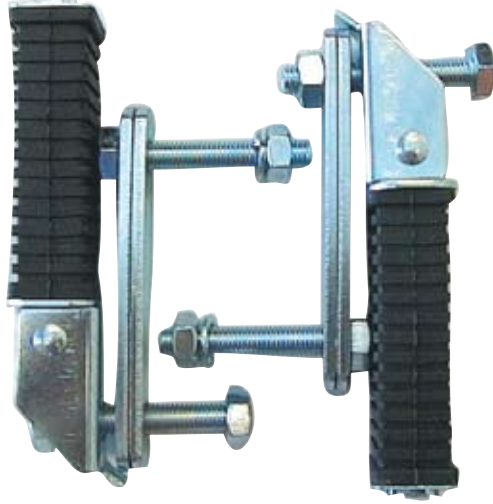

CAR

119-FPXR
FOOTPEGS
UNIVERSAL SWINGARM
CLAMP ON

CAR

119-FP10U
FOOTPEGS
10MM UNIVERSAL
SUITS HONDA, KAWASAKI & SUZUKI

CAR

119-FP10L
FOOTPEGS
10MM UNIVERSAL LONG
SUITS HONDA, KAWASAKI & SUZUKI

CAR

119-FP12U
FOOTPEGS
12MM UNIVERSAL
SUITS YAMAHA

CAR

119-FPH
FOOTPEGS
HONDA BOLT ON TYPE

CAR

119-FPO
FOOTPEGS
O'RING CHROME
CLAMP ON

FOOTPEGS