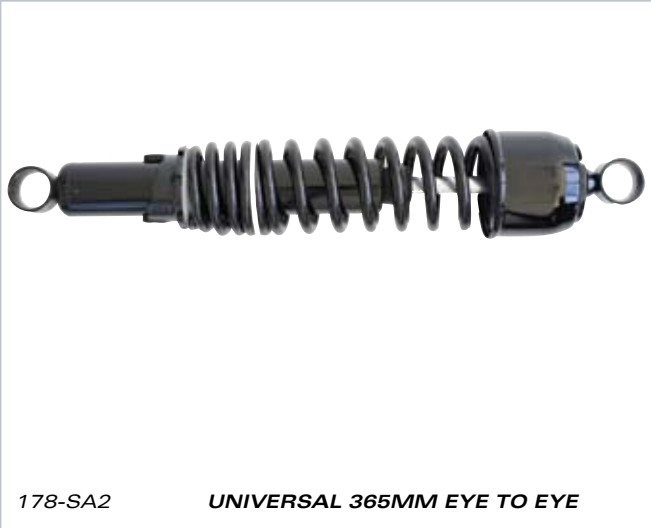

SHOCKERS

178-SA1 UNIVERSAL 330MM EYE TO EYE

178-SA2 UNIVERSAL 365MM EYE TO EYE

178-SA3 UNIVERSAL 330MM EYE TO CLEVIS

178-SA4 UNIVERSAL 360MM EYE TO CLEVIS

178-SA6 UNIVERSAL 405MM EYE TO EYE

178-SA7 UNIVERSAL 320MM EYE TO EYE

178-SA10 UNIVERSAL 280MM EYE TO EYE