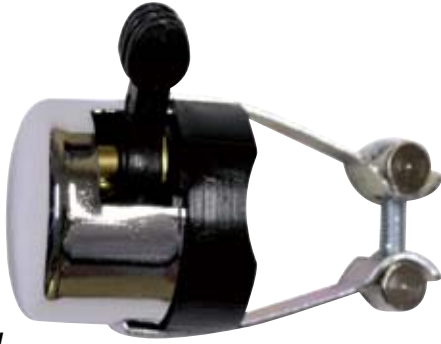

CPR

116-H6 6 VOLT
116-H12 12 VOLT
HORN
UNIVERSAL
65MM DIAMETER

CPR

116-SBYE
FRONT BRAKE SWITCH
YAMAHA 45J-82503-01

CPR

116-SBHE
FRONT BRAKE SWITCH
HONDA MM5 TYPE

CPR

116-SBKF
FRONT BRAKE SWITCH
KAWASAKI / SUZUKI / YAMAHA

CPR

116-SBHF
FRONT BRAKE SWITCH
HONDA DRUM
PUSH IN TYPE

CPR

116-SBYF
FRONT BRAKE SWITCH
KAWASAKI / YAMAHA
DRUM
PUSH IN TYPE

CPR

116-SBSF
FRONT BRAKE SWITCH
SUZUKI

CPR

116-SBYR
REAR BRAKE SWITCH
YAMAHA
WITH SPRING

CPR

116-SBHR
REAR BRAKE SWITCH
HONDA / SUZUKI
WITH SPRING

CPR

116-SBCR
REAR BRAKE SWITCH
UNIVERSAL
CLAMP ON

SWITCHES

SWITCHES

CFR

116-S00
ON/OFF SWITCH
UNIVERSAL
TOGGLE

CFR

116-SSB
ON/OFF SWITCH
UNIVERSAL
ROCKER

CFR

116-CIXL
UNIVERSAL COIL
6 VOLT/12 VOLT WITH CONDENSOR
116-CICB
UNIVERSAL COIL
6 VOLT/12 VOLT ROAD BIKE

CFR

116-SB1
STARTER BUTTON
HONDA CRF
35150-FSC-671

CFR

116-SB2
STARTER BUTTON
YAM WRF
5TJ-83976-12