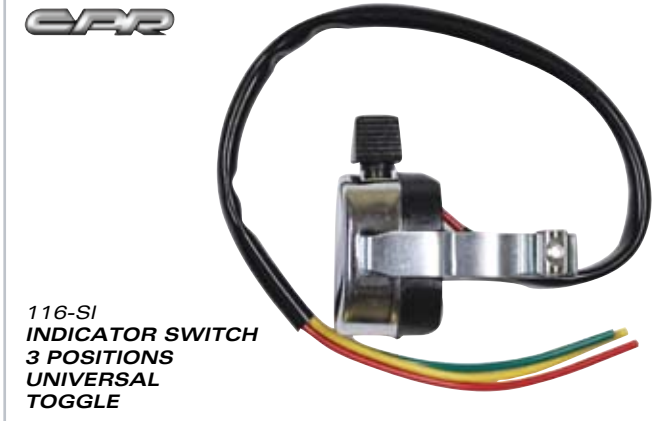

CPR

116-H6 6 VOLT
116-H12 12 VOLT
HORN
UNIVERSAL
65MM DIAMETER

CPR

116-SBYE
FRONT BRAKE SWITCH
YAMAHA 45J-82503-01

CPR

116-SBHE
FRONT BRAKE SWITCH
HONDA MM5 TYPE

CPR

116-SBKF
FRONT BRAKE SWITCH
KAWASAKI / SUZUKI / YAMAHA

CPR

116-SBHF
FRONT BRAKE SWITCH
HONDA DRUM
PUSH IN TYPE

CPR

116-SBYF
FRONT BRAKE SWITCH
KAWASAKI / YAMAHA
DRUM
PUSH IN TYPE

CPR

116-SBSF
FRONT BRAKE SWITCH
SUZUKI

CPR

116-SBYR
REAR BRAKE SWITCH
YAMAHA
WITH SPRING

CPR

116-SBHR
REAR BRAKE SWITCH
HONDA / SUZUKI
WITH SPRING

CPR

116-SBCR
REAR BRAKE SWITCH
UNIVERSAL
CLAMP ON

SWITCHES

SWITCHES

CFR

116-S00
ON/OFF SWITCH
UNIVERSAL
TOGGLE

CFR

116-SSB
ON/OFF SWITCH
UNIVERSAL
ROCKER

CFR

116-CIXL
UNIVERSAL COIL
6 VOLT/12 VOLT WITH CONDENSOR
116-CICB
UNIVERSAL COIL
6 VOLT/12 VOLT ROAD BIKE

CFR

116-SB1
STARTER BUTTON
HONDA CRF
35150-FSC-671

CFR

116-SB2
STARTER BUTTON
YAM WRF
5TJ-83976-12