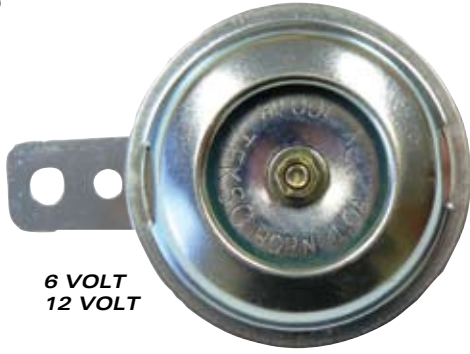

CPR

116-H6 6 VOLT
116-H12 12 VOLT
HORN
UNIVERSAL
65MM DIAMETER

CPR

116-SBYE
FRONT BRAKE SWITCH
YAMAHA 45J-82503-01

CPR

116-SBHE
FRONT BRAKE SWITCH
HONDA MM5 TYPE

CPR

116-SBKF
FRONT BRAKE SWITCH
KAWASAKI / SUZUKI / YAMAHA

CPR

116-SBHF
FRONT BRAKE SWITCH
HONDA DRUM
PUSH IN TYPE

CPR

116-SBYF
FRONT BRAKE SWITCH
KAWASAKI / YAMAHA
DRUM
PUSH IN TYPE

CPR

116-SBSF
FRONT BRAKE SWITCH
SUZUKI

CPR

116-SBYR
REAR BRAKE SWITCH
YAMAHA
WITH SPRING

CPR

116-SBHR
REAR BRAKE SWITCH
HONDA / SUZUKI
WITH SPRING

CPR

116-SBCR
REAR BRAKE SWITCH
UNIVERSAL
CLAMP ON

SWITCHES

SWITCHES

CFR

116-S00
ON/OFF SWITCH
UNIVERSAL
TOGGLE