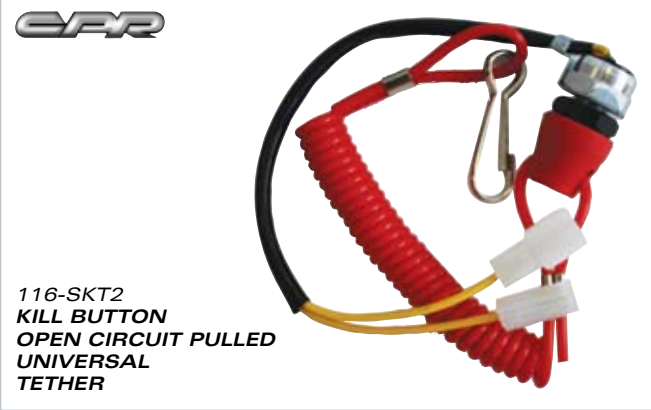

CPR

116-SBHF
FRONT BRAKE SWITCH
HONDA DRUM
PUSH IN TYPE

CPR

116-SBYF
FRONT BRAKE SWITCH
KAWASAKI / YAMAHA
DRUM
PUSH IN TYPE

CPR

116-SBSF
FRONT BRAKE SWITCH
SUZUKI

CPR

116-SBYR
REAR BRAKE SWITCH
YAMAHA
WITH SPRING

CPR

116-SBHR
REAR BRAKE SWITCH
HONDA / SUZUKI
WITH SPRING

CPR

116-SBCR
REAR BRAKE SWITCH
UNIVERSAL
CLAMP ON

SWITCHES

SWITCHES

CFR

116-S00
ON/OFF SWITCH
UNIVERSAL
TOGGLE

CFR

116-SSB
ON/OFF SWITCH
UNIVERSAL
ROCKER

CFR

116-CIXL
UNIVERSAL COIL
6 VOLT/12 VOLT WITH CONDENSOR
116-CICB
UNIVERSAL COIL
6 VOLT/12 VOLT ROAD BIKE

CFR

116-SB1
STARTER BUTTON
HONDA CRF
35150-FSC-671

CFR

116-SB2
STARTER BUTTON
YAM WRF
5TJ-83976-12