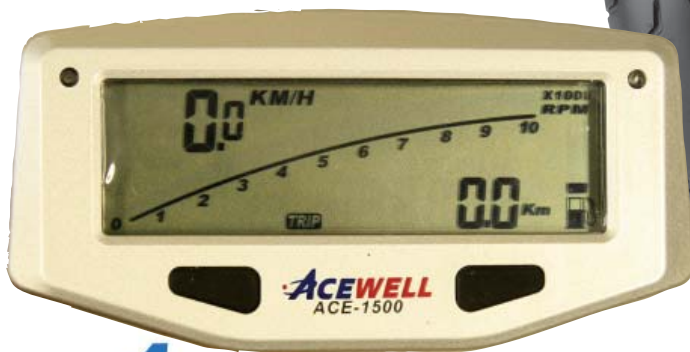

ACEWELL

MOTORCYCLE/ATV COMPUTER

THE ACE 1500 IS ACEWELL'S LATEST, WATER RESISTANT, **SELF POWERED** SPEEDO/TACHO COMPUTER THAT COMBINES DIGITAL SPEEDO, BAR GRAPH TACHO, BAR GRAPH FUEL GAUGE. CAN BE POWERED BY BIKES' BATTERY IF AVAILABLE.