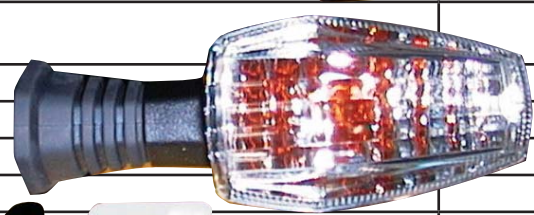

PART NO	DESCRIPTION	DEAL
164-BBK	BRAKE BLEEDER KIT	BUY 5
114-SCL	CABLE LOCK	BUY 5
63-5095	KTM 250-380 STEEL CLUTCH PLATES	BUY 5
160-FTC1	ALLOY FUEL CAP KAW/SUZ W-BREATHER	BUY 5 ASSORTED
160-FTC2	ALLOY FUEL CAP CR/CRF/XR W-BREATHER	BUY 5 ASSORTED
160-FTC3	ALLOY FUEL CAP YZ/DRZ/KLX W-BREATHER	BUY 5 ASSORTED
160-FTC4	ALLOY FUEL CAP KTM	BUY 5 ASSORTED
160-FTCHGN	BEER CAN(VB)BREATHER HOSE GREEN	BUY 5
126-GSH9	TOP GASKET SET CRF450	BUY 5 ASSORTED
126-GSH8	TOP GASKET SET XR600	BUY 5 ASSORTED
126-GSKT1	TOP GASKET SET KTM 125	BUY 5 ASSORTED
126-GSKT2	TOP GASKET SET KTM 250	BUY 5 ASSORTED
126-GSS3	TOP GASKET SET DR250	BUY 5 ASSORTED
126-GSY5	TOP GASKET SET YZ/WR250 2 STROKE	BUY 5 ASSORTED
126-GSY6	TOP GASKET SET YZ/WR400F	BUY 5 ASSORTED
126-GSY8	TOP GASKET SET YZ/WR450F	BUY 5 ASSORTED
128-GL33F	ALLOY GEAR LEVER CR250 04-06	BUY 5 ASSORTED
128-GL40F	ALLOY GEAR LEVER KX250 05-06	BUY 5 ASSORTED
128-GL39F	ALLOY GEAR LEVER KXF450 04-06	BUY 5 ASSORTED
128-GL38F	ALLOY GEAR LEVER KTM LC4	BUY 5 ASSORTED
128-GL37F	ALLOY GEAR LEVER KTM SX85	BUY 5 ASSORTED
128-GL48F	ALLOY GEAR LEVER KX250F 06-08	BUY 5 ASSORTED
128-GL49F	ALLOY GEAR LEVER KX65 00-07	BUY 5 ASSORTED
128-GL25F	ALLOY GEAR LEVER RMZ/KXF250	BUY 5 ASSORTED
128-GL42F	ALLOY GEAR LEVER RMZ450	BUY 5 ASSORTED
132-GMRF	MINI FRONT GUARD RED	BUY 5 ASSORTED
132-GMRR	MINI REAR GUARD RED	BUY 5 ASSORTED
132-GMWR	MINI REAR GUARD WHITE	BUY 5 ASSORTED
134-HBCK8	HANDLE BAR CLAMPS ALLOY 7/8" NO BOLTS	
120-IKFL2	FIN INDICATOR KIT 2-PACK LED	
120-IKTL	TORPEDO INDICATOR KIT 2-PCK LED	
120-ILK102	CLEAR INDICATOR LENS KIT GSXR750/1000	
120-ILK120	CLEAR INDICATOR LENS KIT TRIUMPH	
120-ILK27	CLEAR INDICATOR KIT ZX6/9R	
148-SS19	SHORTY LEVER SET HUSKY/GAS GAS	
148-SS21	SHORTY LEVER SET KTM 98-99	
104-FN14	FLANGE NUTS 14MM BAG OF 25	
160-N-K	RACE NUMBERS BLACK PACK OF 10	
160-N-W	RACE NUMBERS WHITE PACK OF 10	
164-TSDS	MAGNETIC MULTI ALLEN/SCREWDRVR KIT	
164-SK	SPOKE KEY BODY	
164-SKH60	SPOKE KEY HEAD 6.0 MM	
164-SKH63	SPOKE KEY HEAD 6.3 MM	
164-SKH65	SPOKE KEY HEAD 6.5 MM	

PLEASE PASS ON TO SPARES
FAX ORDER TO.....
OR PHONE (03) 9729 4888

(03) 9729 4322