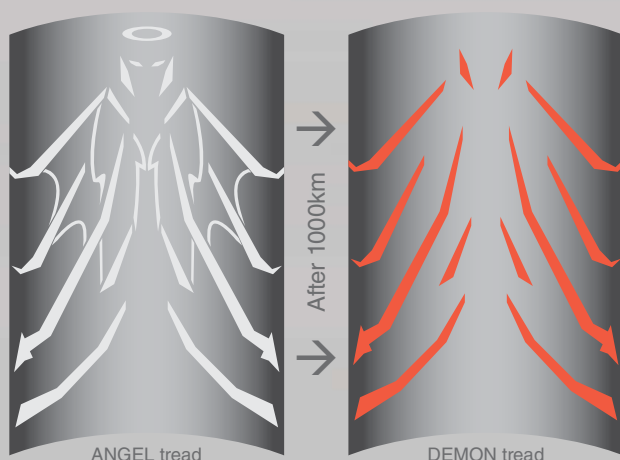

# ANGEL<sup>ST</sup>

## The First Tyre with a Double Soul

Finally a Sports Touring tyre that allows you to have everything.

Your Guardian Angel that provides safety and security in the wet with the added benefit of high speed stability and mileage. But when it's time to test the boundaries, the Demon inside lets you unleash the sporty soul within.

- Revolutionary state of the art ANGEL ST tread design. The Angel imprint begins to turn into the Demon tread after 1000km, with the full Demon appearing only if riders reach the shoulders of the tyre.
- Patented 0° steel belt with new lighter and stronger construction for class leading handling. Fast warm up and even heat distribution across the tyre for better grip and mileage.
- Enhanced Patch Technology (EPT) provides the added security of a larger footprint on the road.
- Ideal Contour Shaping (ICS) Technology for efficient tread groove placement and water dispersion.