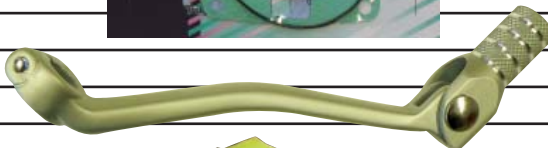

# SPECIALS

PART NO	DESCRIPTION	DEAL
164-BBK	BRAKE BLEEDER KIT	BUY 5
114-SCL	CABLE LOCK	BUY 5
63-5095	KTM 250-380 STEEL CLUTCH PLATES	BUY 5
160-FTC1	ALLOY FUEL CAP KAW/SUZ W-BREATHER	BUY 5 ASSORTED
160-FTC2	ALLOY FUEL CAP CR/CRF/XR W-BREATHER	BUY 5 ASSORTED
160-FTC3	ALLOY FUEL CAP YZ/DRZ/KLX W-BREATHER	BUY 5 ASSORTED
160-FTC4	ALLOY FUEL CAP KTM	BUY 5 ASSORTED
160-FTCHGN	BEER CAN(VB)BREATHER HOSE GREEN	BUY 5
126-GSH9	TOP GASKET SET CRF450	BUY 5 ASSORTED
126-GSH8	TOP GASKET SET XR600	BUY 5 ASSORTED
126-GSKT1	TOP GASKET SET KTM 125	BUY 5 ASSORTED
126-GSKT2	TOP GASKET SET KTM 250	BUY 5 ASSORTED
126-GSS3	TOP GASKET SET DR250	BUY 5 ASSORTED
126-GSY5	TOP GASKET SET YZ/WR250 2 STROKE	BUY 5 ASSORTED
126-GSY6	TOP GASKET SET YZ/WR400F	BUY 5 ASSORTED
126-GSY8	TOP GASKET SET YZ/WR450F	BUY 5 ASSORTED
128-GL33F	ALLOY GEAR LEVER CR250 04-06	BUY 5 ASSORTED
128-GL40F	ALLOY GEAR LEVER KX250 05-06	BUY 5 ASSORTED
128-GL39F	ALLOY GEAR LEVER KXF450 04-06	BUY 5 ASSORTED
128-GL38F	ALLOY GEAR LEVER KTM LC4	BUY 5 ASSORTED
128-GL37F	ALLOY GEAR LEVER KTM SX85	BUY 5 ASSORTED
128-GL48F	ALLOY GEAR LEVER KX250F 06-08	BUY 5 ASSORTED
128-GL49F	ALLOY GEAR LEVER KX65 00-07	BUY 5 ASSORTED
128-GL25F	ALLOY GEAR LEVER RMZ/KXF250	BUY 5 ASSORTED
128-GL42F	ALLOY GEAR LEVER RMZ450	BUY 5 ASSORTED
132-GMRF	MINI FRONT GUARD RED	BUY 5 ASSORTED
132-GMRR	MINI REAR GUARD RED	BUY 5 ASSORTED
132-GMWR	MINI REAR GUARD WHITE	BUY 5 ASSORTED
134-HBCK8	HANDLE BAR CLAMPS ALLOY 7/8" NO BOLTS	
120-IKFL2	FIN INDICATOR KIT 2-PACK LED	
120-IKTL	TORPEDO INDICATOR KIT 2-PCK LED	
120-ILK102	CLEAR INDICATOR LENS KIT GSXR750/1000	
120-ILK120	CLEAR INDICATOR LENS KIT TRIUMPH	
120-ILK27	CLEAR INDICATOR KIT ZX6/9R	
148-SS19	SHORTY LEVER SET HUSKY/GAS GAS	
148-SS21	SHORTY LEVER SET KTM 98-99	
104-FN14	FLANGE NUTS 14MM BAG OF 25	
160-N-K	RACE NUMBERS BLACK PACK OF 10	
160-N-W	RACE NUMBERS WHITE PACK OF 10	
164-TSDS	MAGNETIC MULTI ALLEN/SCREWDRVR KIT	
164-SK	SPOKE KEY BODY	
164-SKH60	SPOKE KEY HEAD 6.0 MM	
164-SKH63	SPOKE KEY HEAD 6.3 MM	
164-SKH65	SPOKE KEY HEAD 6.5 MM	